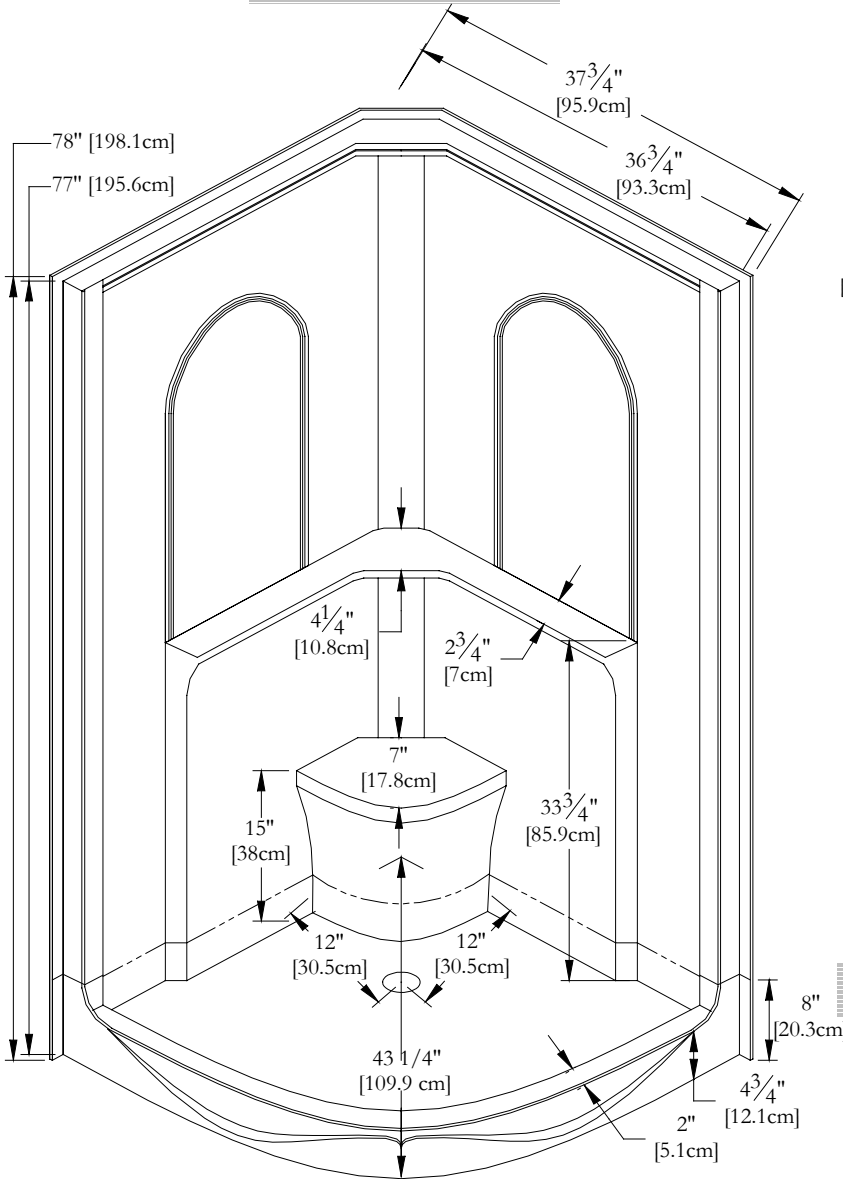

TECHNICAL SPECIFICATIONS

Shower Name : **Victorienne [2 pieces]**
 Collection : Shower Collection
 Dimensions : **36 X 36 X 77**

FRONT VIEW

TOP VIEW

* All measurements are precise to $\pm 1/4"$ [0.63 cm]. Technical specifications are subject to change without prior notice.

HYDRO SHOWER SYSTEM

* Optional Hydro-Massage systems are factory pre-plumbed as illustrated.

* Please specify **RIGHT** or **LEFT** on order for valve installation. Left hand shown.