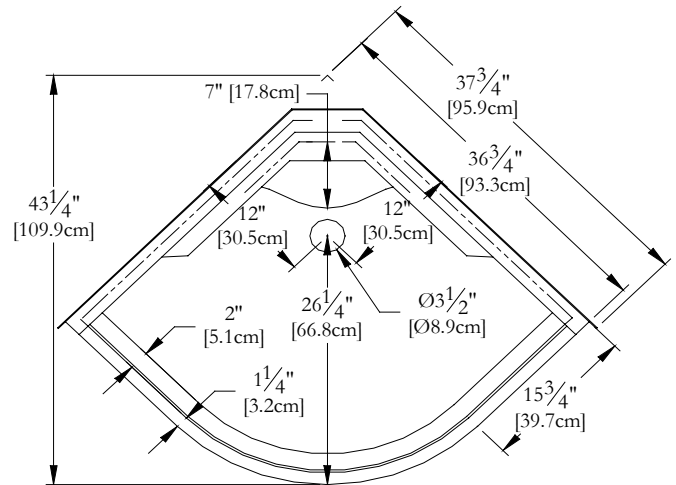

TECHNICAL SPECIFICATIONS

Shower Name : **Victorienne [2 pieces]**
 Collection : Shower Collection
 Dimensions : **36 X 36 X 77**

FRONT VIEW

TOP VIEW

* All measurements are precise to $\pm 1/4"$ [0.63 cm]. Technical specifications are subject to change without prior notice.

HYDRO SHOWER SYSTEM

* Optional Hydro-Massage systems are factory pre-plumbed as illustrated.

* Please specify **RIGHT** or **LEFT** on order for valve installation. Left hand shown.