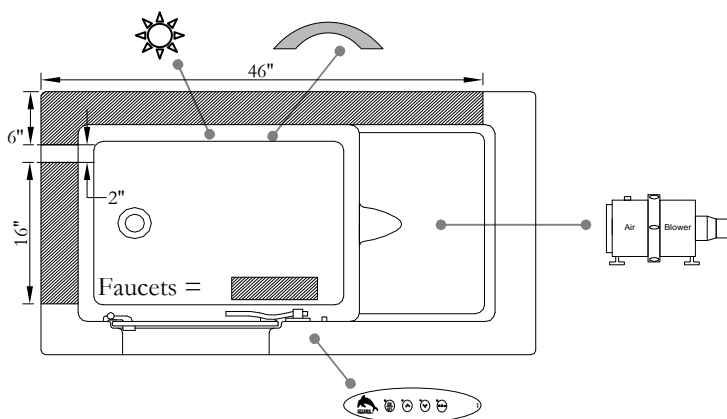

TECHNICAL SPECIFICATIONS

Bath name : *Left Dignity*
 Collection : Estime Collection
 Dimensions : 51 X 30 X 36
 Gallon capacity : 50

Thetford Mines

TOP VIEW

* In compliance with CSA standards, all interior bath measurements taken 4" [10 cm] from the floor.

* All measurements are precise to ±1/4" [0.63 cm]. Technical specifications are subject to change without prior notice.

LENGTH

WIDTH

Defaulting positions

* Pump not available for this model

Blower

Grab bar

Keypad