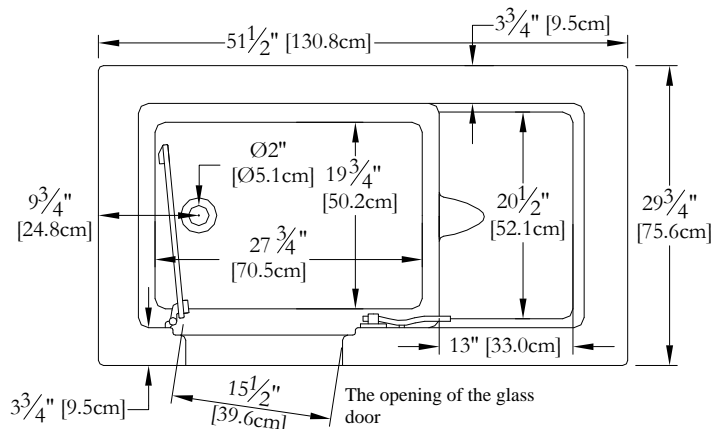

TECHNICAL SPECIFICATIONS

Bath name : *Left Dignity*
 Collection : Estime Collection
 Dimensions : 51 X 30 X 36
 Gallon capacity : 50

Thetford Mines

TOP VIEW

* In compliance with CSA standards, all interior bath measurements taken 4" [10 cm] from the floor.

* All measurements are precise to ±1/4" [0.63 cm]. Technical specifications are subject to change without prior notice.

LENGTH

WIDTH

Defaulting positions

* Pump not available for this model

Blower

Grab bar

Keypad