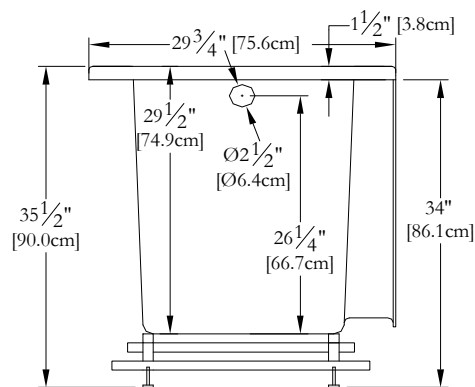

TECHNICAL SPECIFICATIONS

Bath name : *Left Dignity*
 Collection : Estime Collection
 Dimensions : 51 X 30 X 36
 Gallon capacity : 50

Thetford Mines

TOP VIEW

* In compliance with CSA standards, all interior bath measurements taken 4" [10 cm] from the floor.

* All measurements are precise to ±1/4" [0.63 cm]. Technical specifications are subject to change without prior notice.

LENGTH

WIDTH

Defaulting positions

* Pump not available for this model

Blower

Grab bar

Keypad