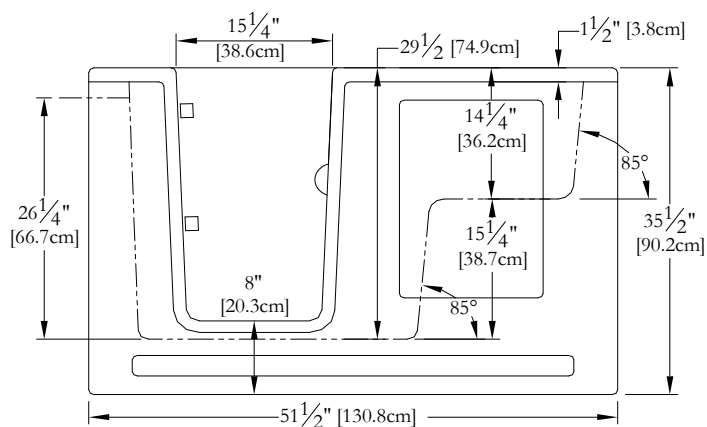

TECHNICAL SPECIFICATIONS

Bath name : *Left Dignity*
 Collection : Estime Collection
 Dimensions : 51 X 30 X 36
 Gallon capacity : 50

Thetford Mines

TOP VIEW

* In compliance with CSA standards, all interior bath measurements taken 4" [10 cm] from the floor.

* All measurements are precise to ±1/4" [0.63 cm]. Technical specifications are subject to change without prior notice.

LENGTH

WIDTH

Defaulting positions

* Pump not available for this model

Blower

Grab bar

Keypad